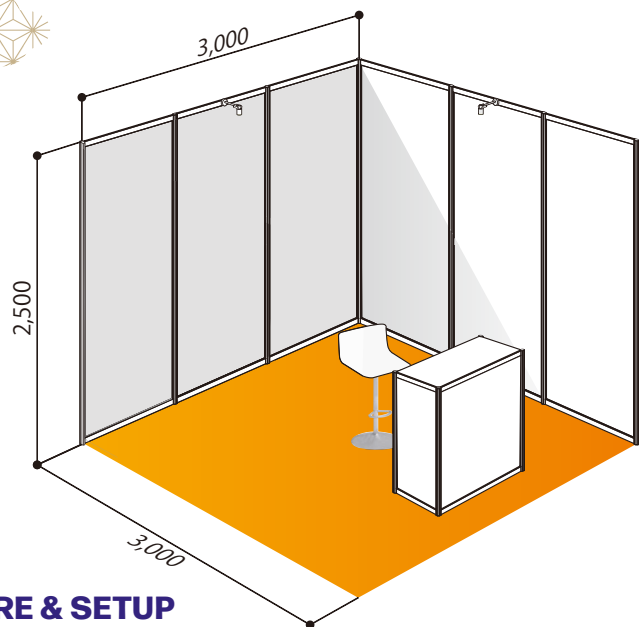

**EXHIBITION & PARTNERSHIP
OPPORTUNITIES**

EXHIBITOR PACKAGES

FURNITURE & SETUP

- ✓ White modular walls (height: 250 cm)
- ✓ Carpet (Class 1)
- ✓ 1 desk (100 x 50 cm, height 100 cm)
- ✓ 1 stool 1 electrical system with distribution board
- ✓ 1 power strip (100V), 2 LED spotlights
- ✓ 1 graphic with company logo on the front of the desk
- ✓ 1 full-wall graphic with company logo (1x2.5m, gross dimensions)

EXHIBITOR PACKAGES

Booth	Size	Price	Tickets Included
Standard Prefitted Booth	9 m ² (3X3)	650,000 JPY* (€3,500)	2 full conference tickets
	18 m ² (6x3)	1,000,000 JPY* (€5,500)	2 full conference tickets
Standard Prefitted Booth(Outside)	9 m ² (3X3)	500,000 JPY* (€2,700*) <small>*Price under final review</small>	2 full conference tickets